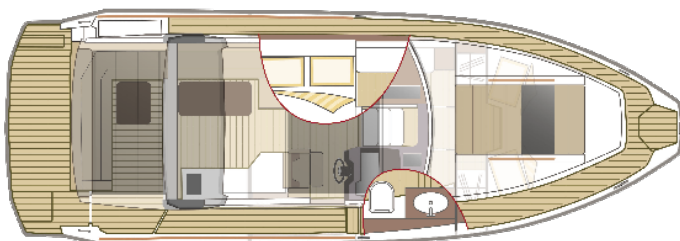

AQUADOR 35 AQ

The Aquador 35 AQ features a modern Scandinavian design with a number of innovative solutions for boaters who can appreciate easiness of use, the feeling of space and high quality in every aspect. The boat has a spacious and modifiable cabin with an openable back wall, electrically operated skylight, large swim platform, practical side deck and a sliding door on starboard side and a large anti-fog double-convex windshield. Scandinavian heritage at its best!

STANDARD EQUIPMENT

Bilge pump, electric, 2 pcs	Hood for pantry
Bilge pump, manual	Hot water system 24 L
Chartplotter / instruments 16"	Hydraulic steering
Canopy	Ladder in bow
Carpet floor, bow/mid cabin	Panoramic side windows
Cushion set, incl. mattress, bedcover, in bow/mid cabin	Portlights, openable, 4 pcs
Curtains, bow/mid cabin	Radio/Bluetooth, 2 loudspeakers
Deck hatch	Refrigerator 130 L
Defroster	Sandwich hull
Skylight, glass, electric	Shore power
Roof hatch, soft-top, electric	Shower
Deck lights (LED)	Signal horn
Electric hatch for engine compartment	Sliding door for driver
Electric WC, septic tank 80 L	Stove (Wallas 88DU)
Fender baskets	Table, 2 pcs
Fire extinguishing system in engine compartment	Tableware for 6 persons
Fixed fuel tank 599 L	Tilt steering wheel
Fresh water tank, 173 L	Trim tabs
Heated windscreen	White hull
Heater (5.5kW), diesel	Windshield wiper, 3 pcs
	Working light in engine compartment

 10,30 m	 3,49 m	 5 700 kg + engine	 599 L	 173 L
 1,00 m	 400-540 hp	 4+1	CE B	 12